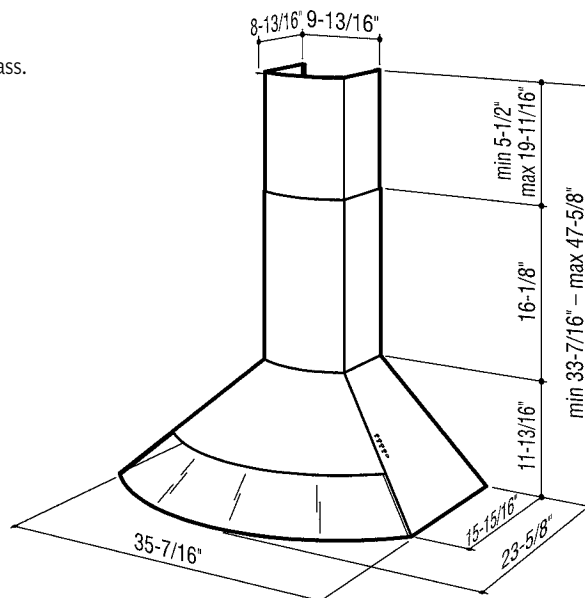

Broan Elite RM6500

Rangemaster

Sensational high-design appearance. This delightful, hand-crafted design blends curved and angular surfaces to form a stunning union of stainless steel and glass.

- Multi-speed, electronic push-button control features stylish, rounded buttons with individual speed indicators.
- Delay timer automatically shuts off unit after 10 minutes.
- Control light flashes when it's time to clean the filter.
- Heat Sentry™ detects excessive heat and adjusts blower speed to high automatically.
- Two-level lighting provides bright cooktop illumination and a low nighttime setting.
- Two 20-watt halogen lamps included (one level).
- Dishwasher-safe aluminum filters feature a quick-release latch and professional-style appearance.
- Ducted telescopic flue accommodates ceiling heights from 8 to 9 feet. Extension flues for higher ceilings are also available for ducted applications.*
- Install hood so that the bottom of the unit is 24 to 30 inches above the cooking surface. Mounting height is determined by ceiling height.